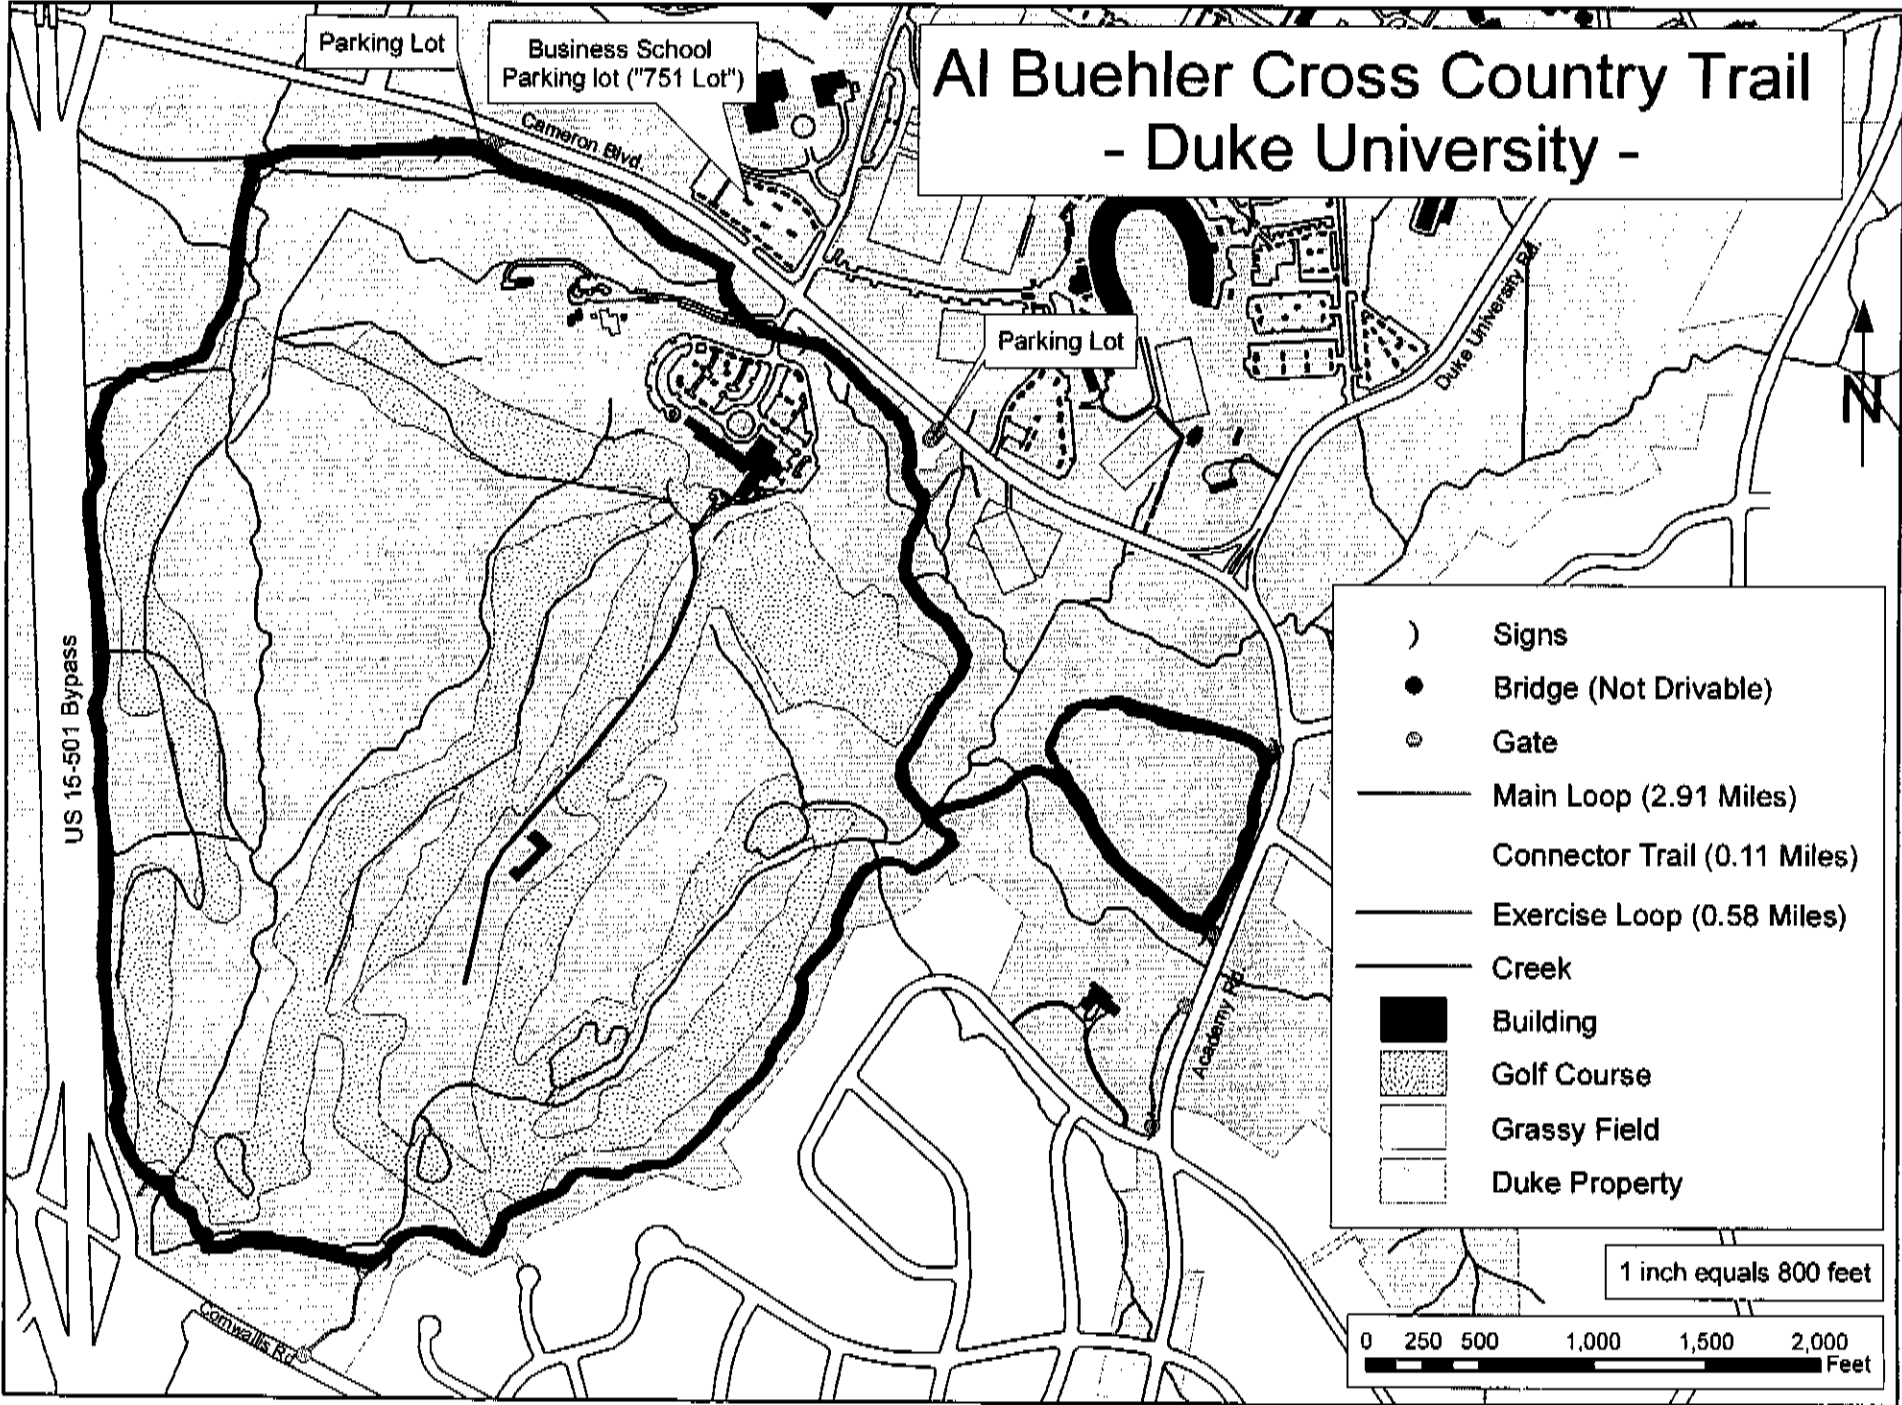

Al Buehler Cross Country Trail - Duke University -

)	Signs
●	Bridge (Not Drivable)
⊙	Gate
— (thick)	Main Loop (2.91 Miles)
— (thin)	Connector Trail (0.11 Miles)
— (thin)	Exercise Loop (0.58 Miles)
— (wavy)	Creek
■ (black)	Building
■ (stippled)	Golf Course
□ (white)	Grassy Field
□ (dotted)	Duke Property

1 inch equals 800 feet